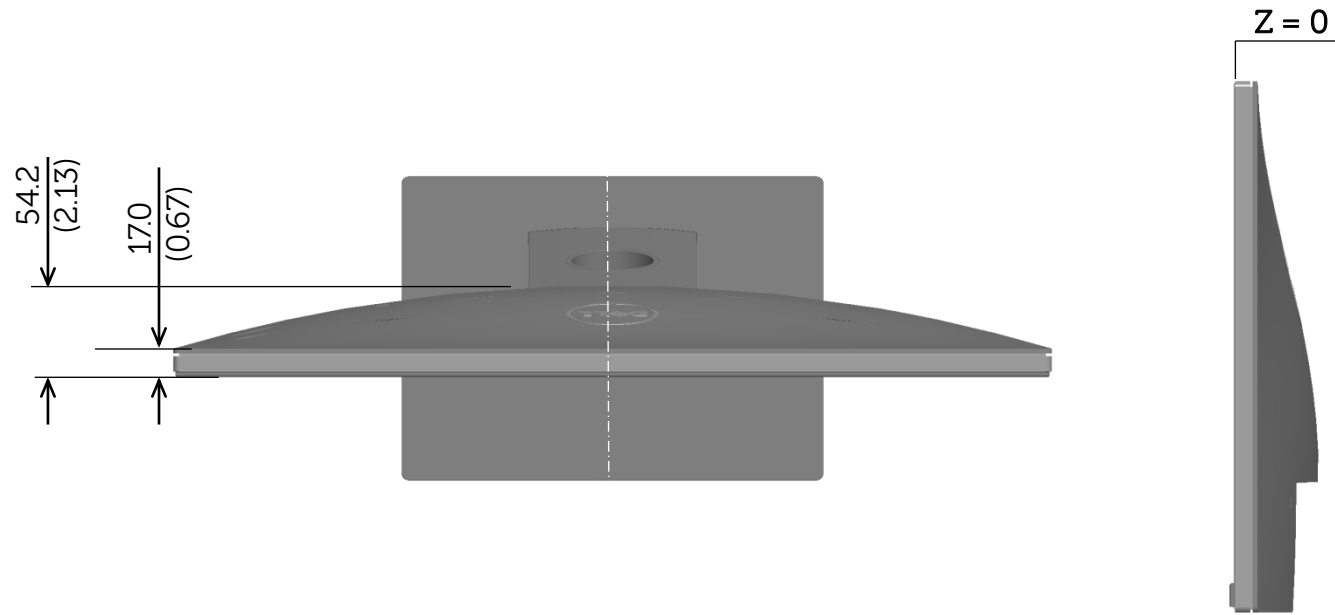

S2216M Outline Dimension

Nominal Dimensions
Unit: mm(inch)

Back view of Monitor without stand

S2316M Outline Dimension

Nominal
Dimensions
Unit: mm(inch)

Back view of Monitor without stand